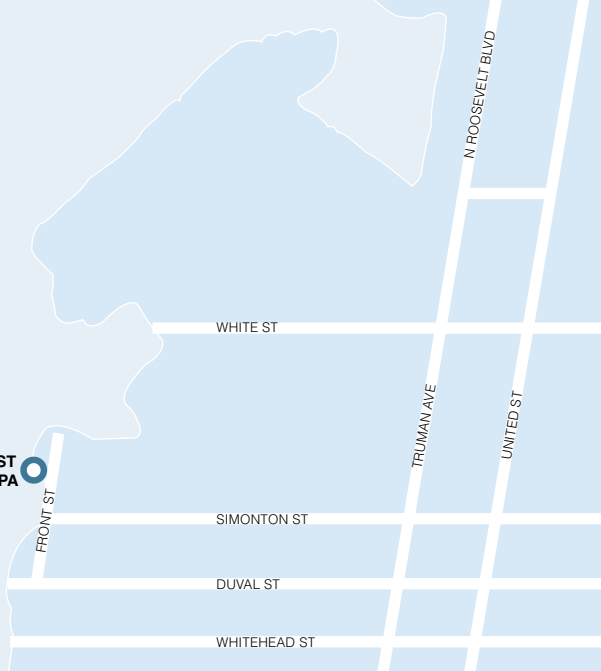

GULF OF MEXICO

HYATT KEY WEST  
RESORT AND SPA

# Hyatt Key West Resort and Spa

## DIRECTIONS

From the Mainland:

Enter Key West via US1. Follow US1 to the right onto North Roosevelt Blvd. and continue on this road to the corner of Truman Ave. and Simonton St. Turn right onto Simonton St. and continue to the corner of Simonton St. and Front St. Turn right onto Front St. and then enter the resort through the first driveway on the left. There is a charge for general or valet guest parking.

From Key West International Airport: Exit to the left from the airport onto South Roosevelt (A1A). Follow A1A onto North Roosevelt Blvd. (US1) and continue on this road to the corner of Truman Ave. and Simonton St. Turn right onto Simonton St. and continue to the corner of Simonton St. and Front St. Turn right onto Front St. and then enter the resort through the first driveway on the left. There is a charge for general or valet guest parking.